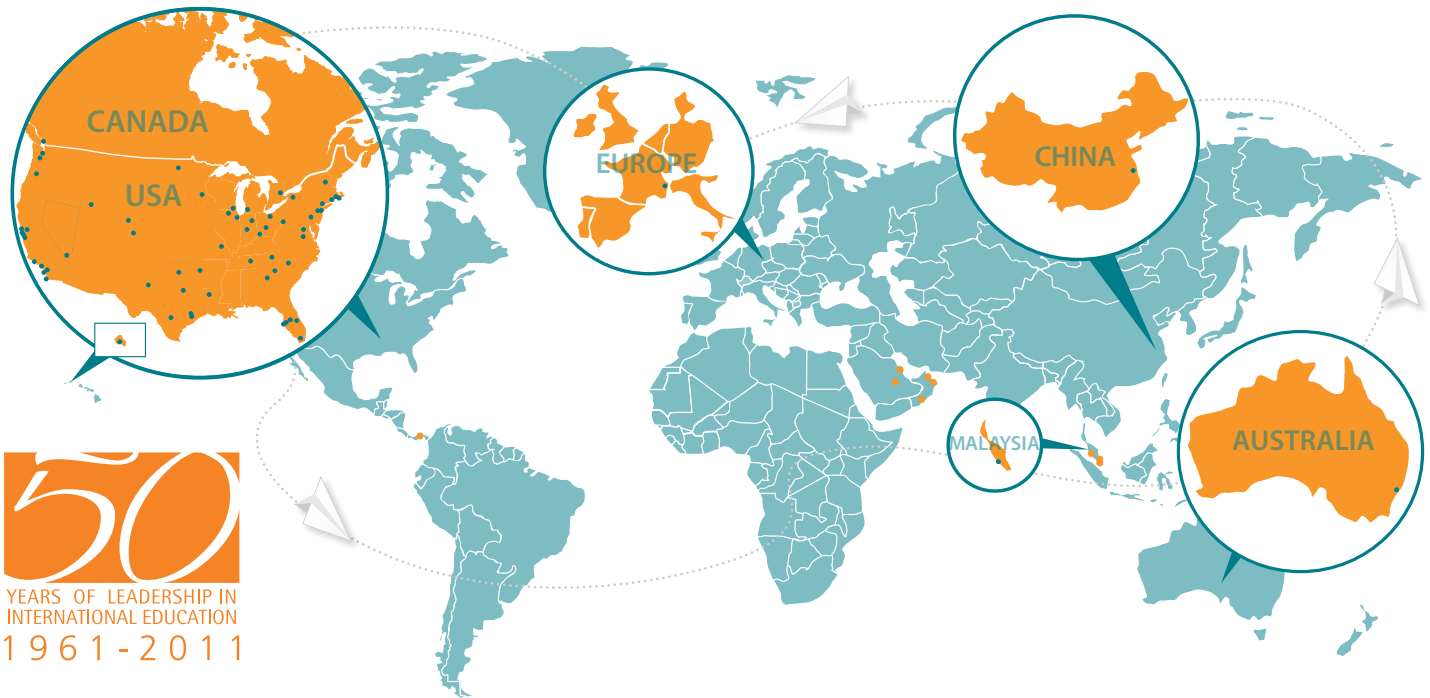

Explore our many diverse locations throughout the USA, Canada and Australia!

ELS Language Center Locations in the USA

Atlanta, Georgia	Southern Polytechnic State University
Berkeley, California	City Center
Boston - Cambridge, Massachusetts	City Center
Boston - Newton, Massachusetts	Mount Ida College
Bristol, Rhode Island	Roger Williams University
Charlotte, North Carolina	Queens University of Charlotte
Chicago, Illinois	Dominican University
Cincinnati, Ohio	University of Cincinnati
Clemson, South Carolina	Clemson University
Cleveland, Ohio	Case Western Reserve University
Columbus, Ohio	Ohio Dominican University
DeKalb, Illinois	Northern Illinois University
Denver, Colorado	Front Range Community College
Fort Smith, Arkansas	University of Arkansas - Fort Smith
Fredericksburg, Virginia (NEW)	University of Mary Washington
Garden City, New York	Adelphi University
Grand Forks, North Dakota	University of North Dakota
Grand Rapids, Michigan	Grand Valley State University
Honolulu, Hawaii	Hawai'i Pacific University
Houston, Texas	University of St. Thomas
Houston - Clear Lake, Texas	University of Houston - Clear Lake
Indianapolis, Indiana	IUPUI
Johnson City, Tennessee (NEW)	East Tennessee State University
La Verne, California	University of La Verne
Laramie, Wyoming	University of Wyoming
Las Vegas, Nevada	College of Southern Nevada
Melbourne, Florida	Florida Institute of Technology
Miami, Florida	Barry University
Milwaukee, Wisconsin	Marquette University
Nashville, Tennessee	Middle Tennessee State University
New Haven, Connecticut	University of New Haven
New York (Manhattan), New York	Adelphi University - Manhattan Center

New York (Manhattan), New York	The Juilliard School
New York (Riverdale), New York	College of Mount Saint Vincent
Oklahoma City, Oklahoma	Oklahoma City University
Orlando, Florida	Stetson University Extension
Philadelphia, Pennsylvania	Saint Joseph's University
Pittsburgh, Pennsylvania	Point Park University
Plymouth, New Hampshire	Plymouth State University
Pocatello, Idaho	Idaho State University
Portland, Oregon	Concordia University
Ruston, Louisiana	Louisiana Tech University
St. Louis, Missouri	University of Missouri - St. Louis
St. Paul, Minnesota	University of St. Thomas
St. Petersburg, Florida	Eckerd College
San Antonio, Texas	University of the Incarnate Word
San Diego, California	City Center
San Francisco - Downtown, California	Golden Gate University
San Francisco - North Bay, California	Dominican University of California
Santa Barbara, California	City Center
Santa Cruz, California	City Center
Santa Monica, California	City Center
Seattle, Washington	City Center
Silicon Valley, California (NEW)	City Center
Tampa, Florida	The University of Tampa
Teaneck, New Jersey	Fairleigh Dickinson University
Thousand Oaks, California	California Lutheran University
Washington, DC	City Center